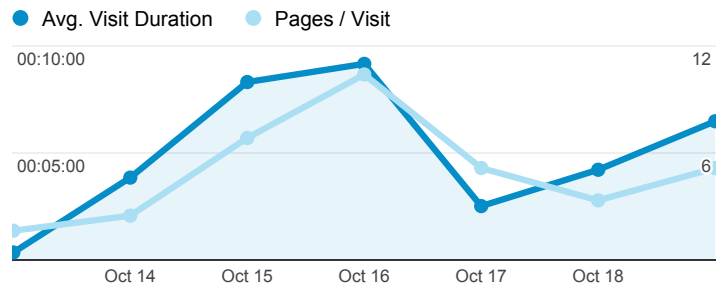

My Dashboard

Oct 13, 2013 - Oct 19, 2013

 All Visits
100.00%

Goal Completions by Goal Completion Location

Goal Completion Location	Goal Completions
/index.cfm/fuseaction/benchcards.addplant/index.htm	7
/index.cfm?fuseaction=benchcards.download	5

New Visits

Visits and Pages / Visit by Keyword

Keyword	Visits	Pages / Visit
(not provided)	68	6.96
plant bench	2	1.00
vinyl banners for garden centers	2	4.00
5 x 7 plant blank vinyl identification cards	1	3.00
blank vinyl plant cards	1	4.00
garden center banners	1	1.00
garden center signs	1	2.00
garden nursery signs	1	1.00
horticultural signage	1	1.00
how to update pop signage	1	1.00

Bounce Rate

Avg. Visit Duration and Pages / Visit

Revenue

Visits by Browser

Browser	Visits
Internet Explorer	82
Chrome	46
Firefox	38
Safari	15
(not set)	2
Android Browser	2

Visits and Pages / Visit by Source