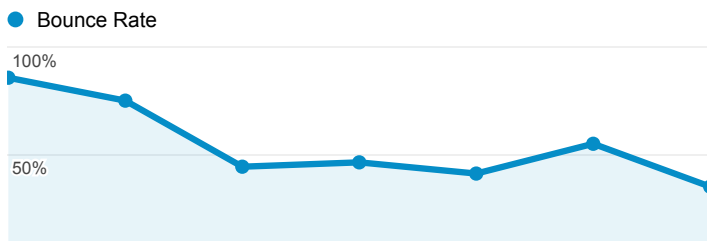

Bounce Rate